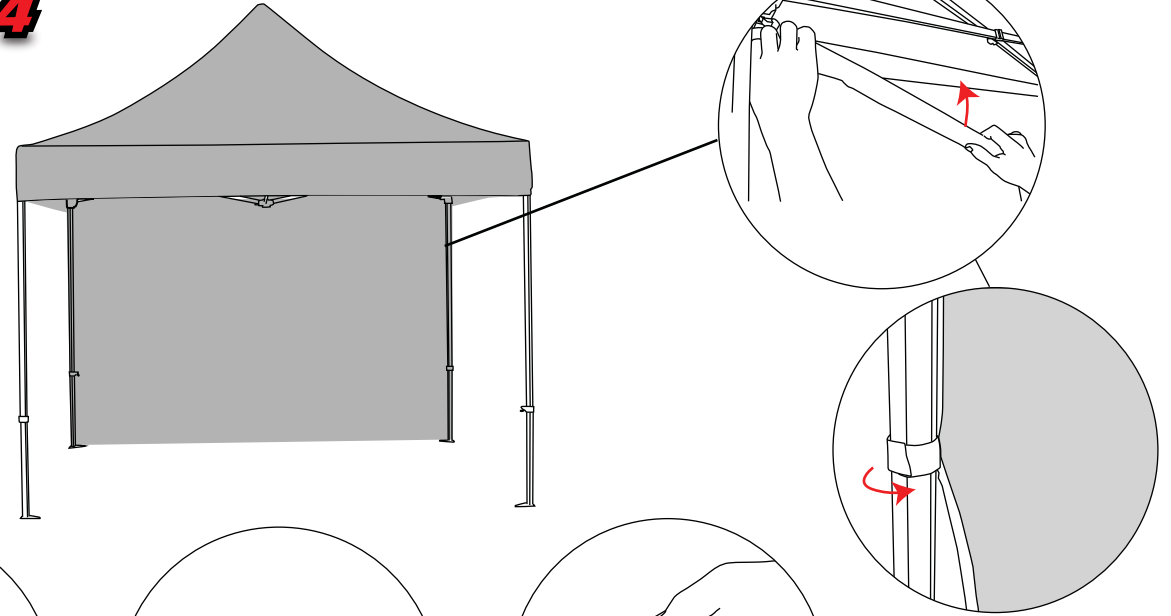

# Zoom Tent

Hardware Dimension (mm):  
3130/3215/3295/3355h x 2950w x 2950d

Half wall visible graphic size(mm):  
775(h) x 2760(w)

Full wall visible graphic size(mm):  
2100(h) x 2790(w)

Weight:  
19kg

# Zoom Tent

**3**

**4**

**5**