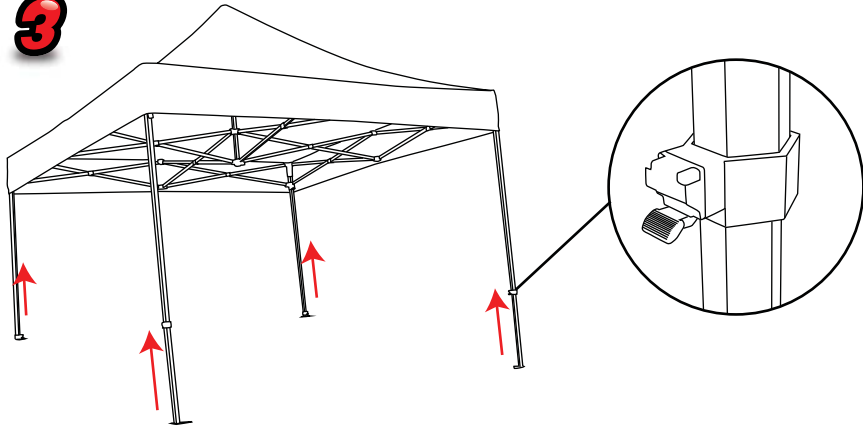

# Zoom Tent

Hardware Dimension (mm):  
3130/3215/3295/3355h x 2950w x 2950d

Half wall visible graphic size(mm):  
775(h) x 2760(w)

Full wall visible graphic size(mm):  
2100(h) x 2790(w)

Weight:  
19kg

# Zoom Tent

**3**

**4**

**5**