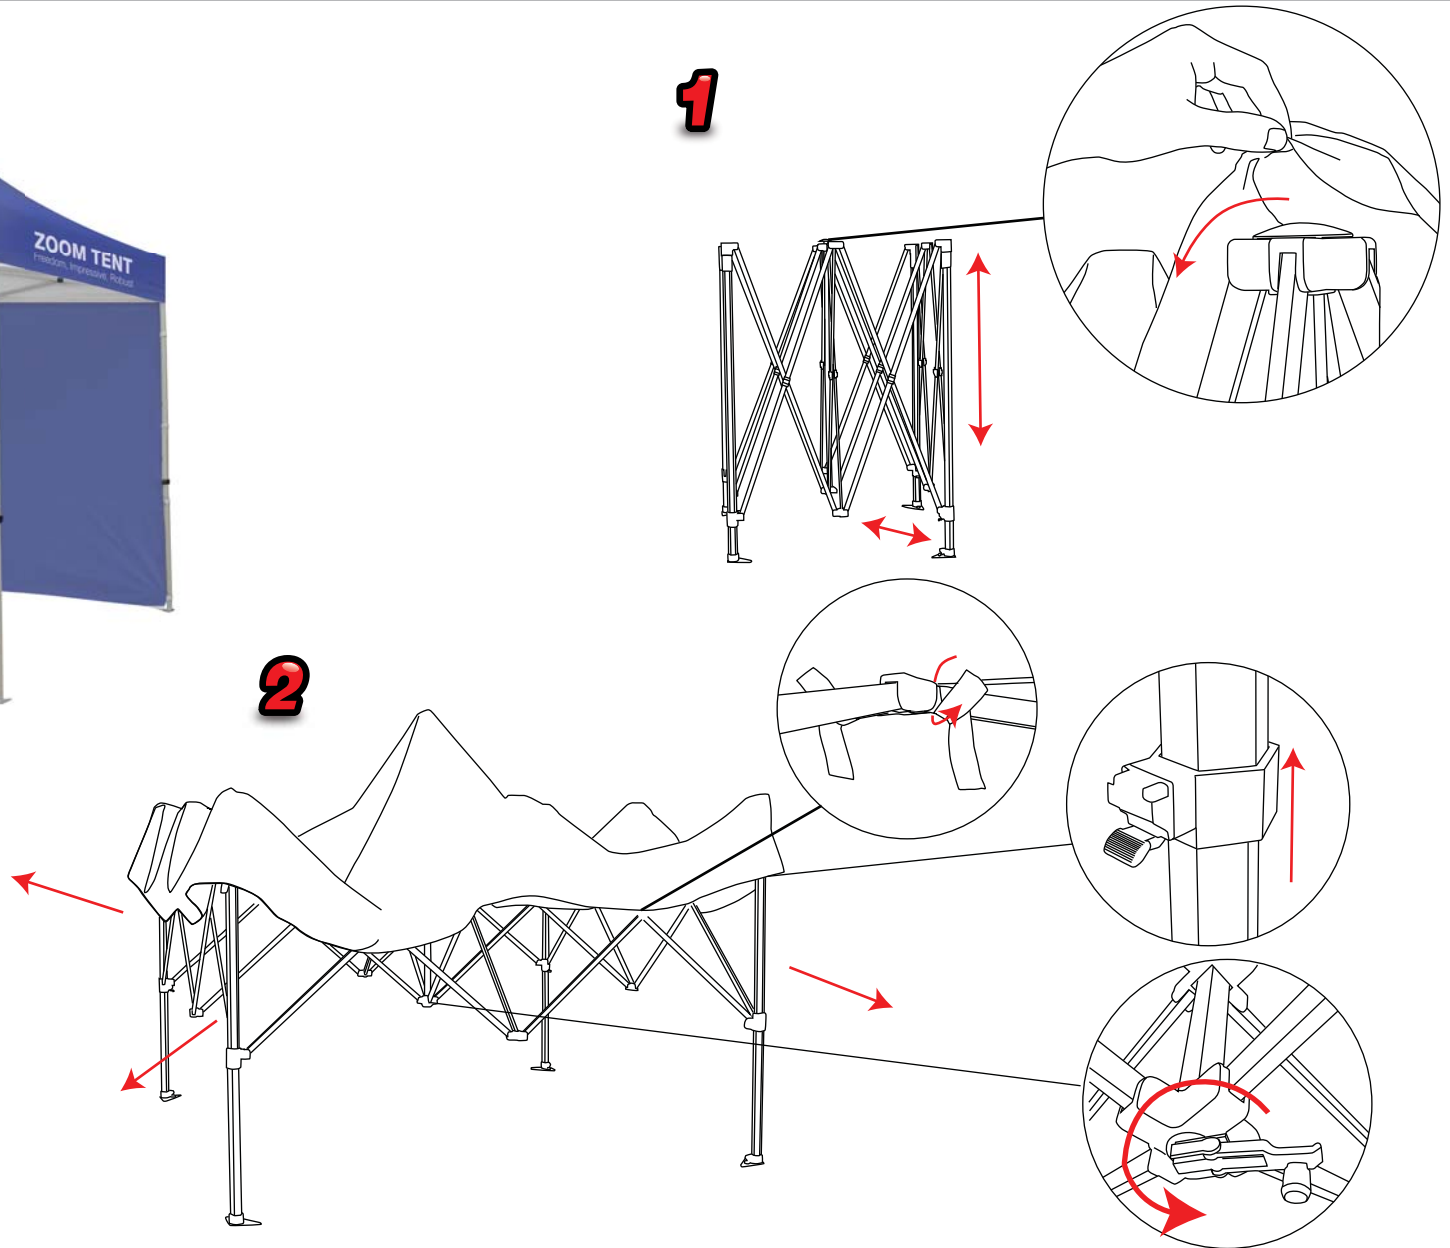

# Zoom Tent

Hardware Dimension (mm):  
3130/3215/3295/3355h x 2950w x 2950d

Half wall visible graphic size(mm):  
775(h) x 2760(w)

Full wall visible graphic size(mm):  
2100(h) x 2790(w)

Weight:  
19kg

# Zoom Tent

**3**

**4**

**5**